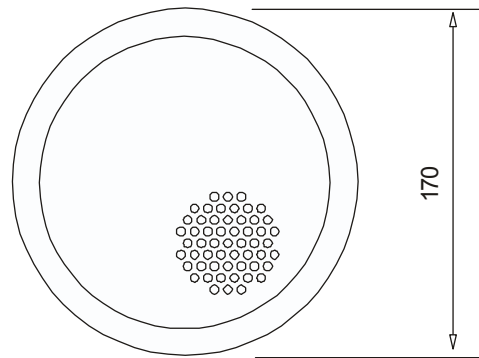

Front view
(unit: mm)

1) Mark the drill holes using the specified holes in the steel bracket.
2) After drilling, mount and align the steel bracket.
3) Connect the supply line to the terminal strip according to the desired power, paying attention to the correct polarity.
4) Slide the speaker housing over the steel bracket and mount it with the appropriate screws.