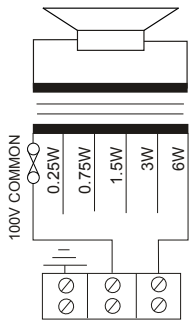

The ball-protected speaker can be installed with the enclosed mounting bracket and material both on solid ceilings as well as on walls.

● Electrical	
Rated power, Watts	6
Tappings 100 volt line, Watts	6/3/1.5/0.75/0.25
Transformer Impedance, Ohms 100V	1.67k/3.33k/6.66k/13.3k/39.9k
Tappings 70.7 volt line, Watts	3/1.5/0.75/0.375
Driver impedance, Ohms	8
Effective Frequency Range, Hz (BSEN60268-5)	85 - 18,500
S.P.L. @ 1m, 1 watt, dB, Test Signal Bandwidth 100Hz-10kHz	94
S.P.L. @ 4m, Full power, dB, 1/3 Octave 1KHz	102
Dispersion at 1k/2k Hz, Degrees	180/180
Acoustic Power (dB-PWL) 1 Watt 1k/2kHz, dB	91/89
Directivity Axial Q factor, 1k/2kHz	3.1/8.1
● Environmental	
IP Rating	n/a
Min/Max amb temp	n/a
Relative Humidity	n/a
● Mechanical	
Dimensions, front dia x D, mm	170x75
Net weight, kg	1.05
Colour (Unless Specified)	White, RAL 9016
Material	Steel, Powder-Coated
Mounting	Screws and Hanger

ATEIS Europe B.V.
 Celsiusstraat 1, 2652 XN Lansingerland, Netherlands
 Phone +31 (0)10 208 86 90, www.ateis-europe.com, info@ateis-europe.com

INSTALLATION GUIDE

MWC 6/T

Side view
(unit: mm)

Front view
(unit: mm)

- 1) Mark the drill holes using the specified holes in the steel bracket.
- 2) After drilling, mount and align the steel bracket.
- 3) Connect the supply line to the terminal strip according to the desired power, paying attention to the correct polarity.
- 4) Slide the speaker housing over the steel bracket and mount it with the appropriate screws.