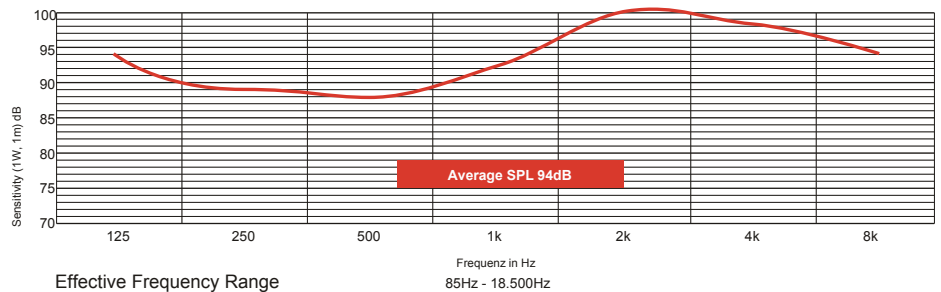

Frequency response

Disclaimer: We reserve the right of changes and errors.

ATEIS Europe B.V.
Celsiusstraat 1, 2652 XN Lansingerland, Netherlands
Phone +31 (0)10 208 86 90, www.ateis-europe.com, info@ateis-europe.com