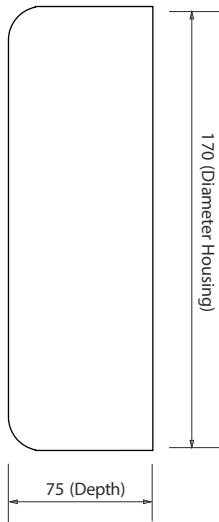

The ball-protected speaker can be installed with the enclosed mounting bracket and material both on solid ceilings as well as on walls.

● Electrical	
Rated power, Watts	6
Tappings 100 volt line, Watts	6/3/1.5/0.75/0.25
Transformer Impedance, Ohms 100V	1.67k/3.33k/6.66k/13.3k/39.9k
Tappings 70.7 volt line, Watts	3/1.5/0.75/0.375
Driver impedance, Ohms	8
Effective Frequency Range, Hz (BSEN60268-5)	85 - 18,500
S.P.L. @ 1m, 1 watt, dB, Test Signal Bandwidth 100Hz-10kHz	94
S.P.L. @ 4m, Full power, dB, 1/3 Octave 1KHz	102
Dispersion at 1k/2k Hz, Degrees	180/180
Acoustic Power (dB-PWL) 1 Watt 1k/2kHz, dB	91/89
Directivity Axial Q factor, 1k/2kHz	3.1/8.1
● Environmental	
IP Rating	n/a
Min/Max amb temp	n/a
Relative Humidity	n/a
● Mechanical	
Dimensions, front dia x D, mm	170x75
Net weight, kg	1.05
Colour (Unless Specified)	White, RAL 9016
Material	Steel, Powder-Coated
Mounting	Screws and Hanger

ATEIS Europe B.V.
 Celsiusstraat 1, 2652 XN Lansingerland, Netherlands
 Phone +31 (0)10 208 86 90, www.ateis-europe.com, info@ateis-europe.com

INSTALLATION GUIDE

MWC 6/T

Side view
(unit: mm)

Front view
(unit: mm)

- 1) Mark the drill holes using the specified holes in the steel bracket.
- 2) After drilling, mount and align the steel bracket.
- 3) Connect the supply line to the terminal strip according to the desired power, paying attention to the correct polarity.
- 4) Slide the speaker housing over the steel bracket and mount it with the appropriate screws.